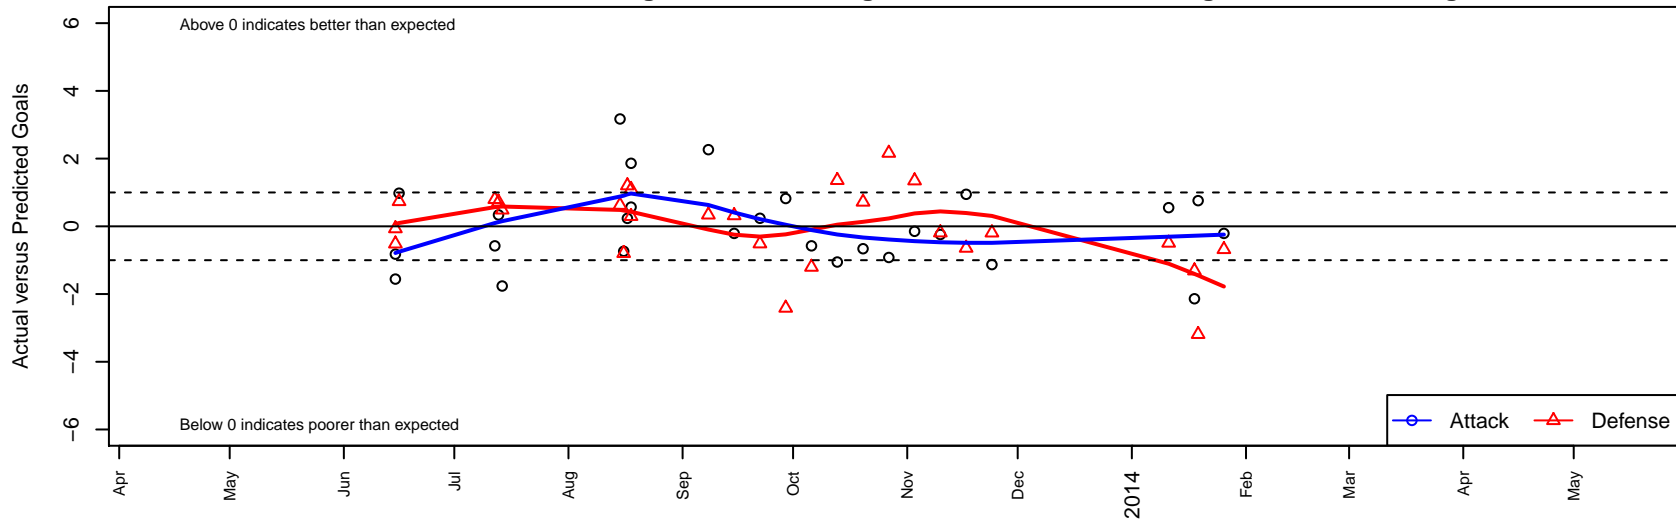

Seattle United W Blue B97

Seattle United Regional
 Seattle, WA
 B97 total strength=1404
 attack=9.81 defense=6.7
 fall league = NPSL B16D1
 alt names used:
 Seattle United W Blue B97
 Seattle United West B97 Blue
 Seattle United West Blue
 SU West B97 Blue
 Seattle United B97 W Blue
 SEATTLE UNITED WEST B97 BLUE ()
 2013 Seattle United West B97 Blue

Venues played:
 Skagit Firecracker U16
 Seattle Cup BU16
 Bigfoot Silver U16
 NPSL B16D1
 Founders Cup B97

Seattle United W Blue B97

Dots are actual minus expected GF (blue circles) and GA (red triangles).
 Blue line is smoothed change in attack strength. Red is smoothed change in defense strength.